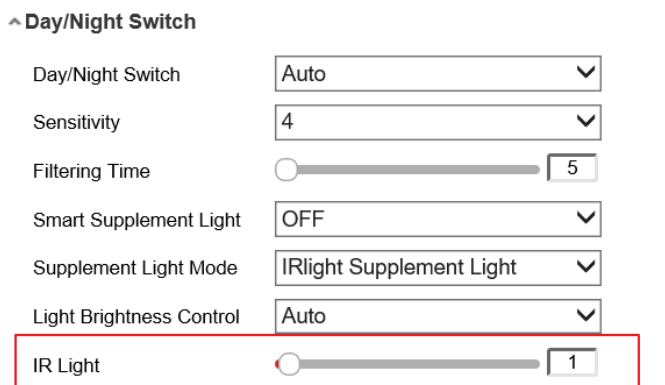

- **Tested Keyboard:**

DS-1600KI V2.0.0

DS-1006KI V1.0

Hikvision Firmware V5.5.134 Features

**for G3 platform Cameras*

1. New Features

- Newly release: 2 series ColorVu DS-2CD2XX7G2, 3 series DS-2CD3XX6G2.
- 3 Series support 5 ROI, 8 privacy mask areas, and VCA Resource switch.
- 3 Series support Audio Exception Detection.

- 3 Series Varifocal models use single light control to adjust High beam and Low beam, the light control logic is as follows:
 - 1) Brightness is 0: low beam light is off, high beam light is off.
 - 2) Brightness is 1: low beam is light turned on, high beam light brightness is 1.
 - 3) When brightness is adjusted to a certain value of [2,100]: low beam light is turned on, and the high beam light brightness is the value that you set.

- Optimize motion detection

1) Interface optimization:

The rule box is optimized from quadrilateral to polygon (maximum decagon, minimum

quadrilateral, concave and convex sides are supported, cross lines are not supported); the new "Clear" button can be used to delete the selected area.