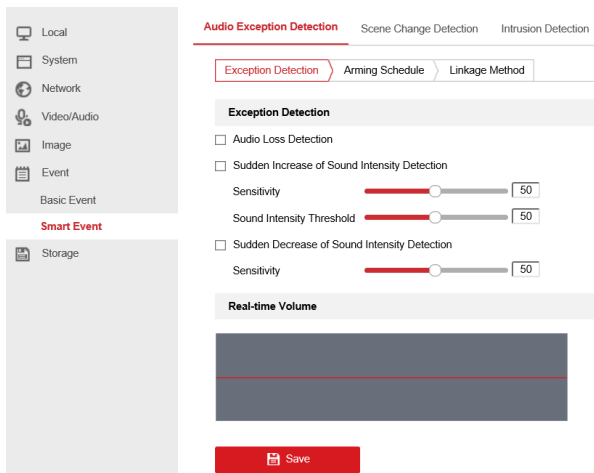

- **Tested Keyboard:**

DS-1600KI V2.0.0

DS-1006KI V1.0

Hikvision Firmware V5.5.134 Features

**for G3 platform Cameras*

1. New Features

- Newly release: 2 series ColorVu DS-2CD2XX7G2, 3 series DS-2CD3XX6G2.
- 3 Series support 5 ROI, 8 privacy mask areas, and VCA Resource switch.
- 3 Series support Audio Exception Detection.

- 3 Series Varifocal models use single light control to adjust High beam and Low beam, the light control logic is as follows:
 - 1) Brightness is 0: low beam light is off, high beam light is off.
 - 2) Brightness is 1: low beam is light turned on, high beam light brightness is 1.
 - 3) When brightness is adjusted to a certain value of [2,100]: low beam light is turned on, and the high beam light brightness is the value that you set.

- Optimize motion detection

1) Interface optimization:

The rule box is optimized from quadrilateral to polygon (maximum decagon, minimum

quadrilateral, concave and convex sides are supported, cross lines are not supported); the new "Clear" button can be used to delete the selected area.