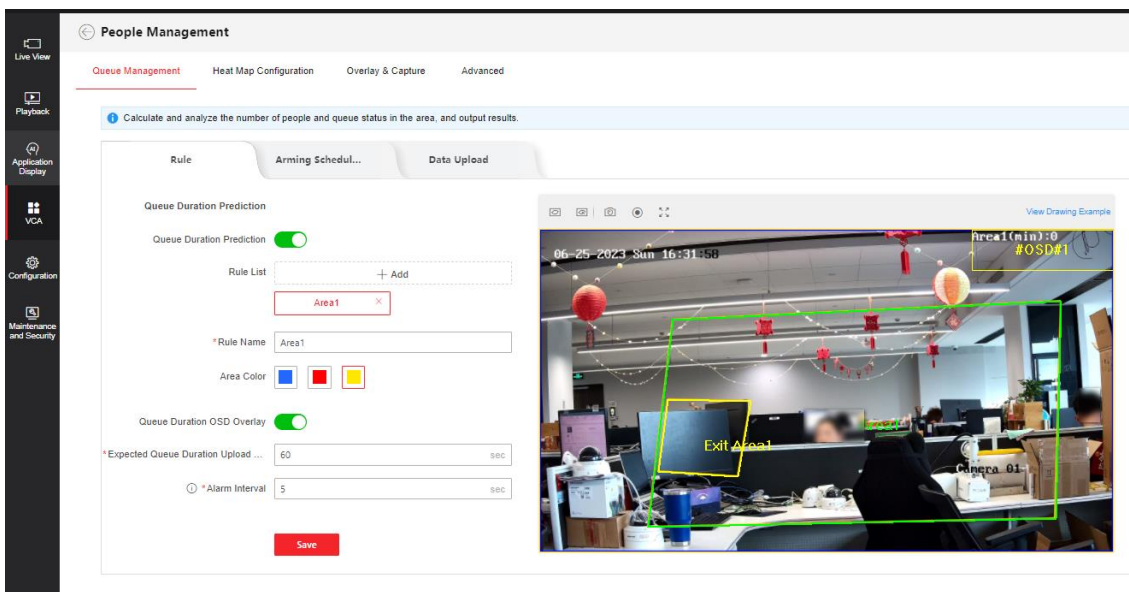

- Queue Management supports queue duration prediction function.