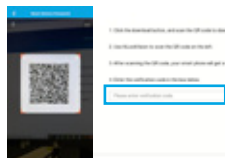

E-UI: Efficient User Interface for HiLook NVRs and DVRs

Forgot a Password? Just Scan and Reset.

Users can reset their NVR or DVR password using the HiLookVision app with a registered account that is bound with their device account. Resetting a password via email is also supported. Both methods are simple and safe.

01

Choose "Verify with HiLookVision"

02

Scan the QR code on the GUI and get a verification code

03

Key in the verification code and reset password

Tips: The HiLookVision account needs to be bound with devices in advance, so we highly recommend binding the device to your HiLookVision app account during activation.