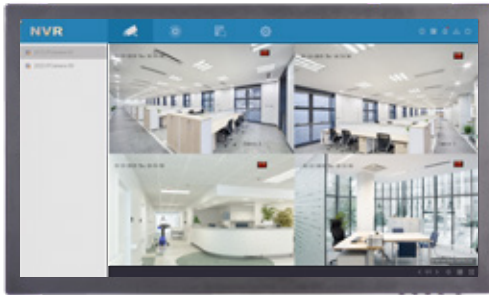

As a compact solution for the SSMB market, HiLook offers the simplest solutions for security management.

- Simple and concise design with only four necessary models on the dashboard header, making it easier for users to view live, search, and set alarm schedules when needed.

E-UI: Efficient User Interface for HiLook NVRs and DVRs

Forgot a Password? Just Scan and Reset.

Users can reset their NVR or DVR password using the HiLookVision app with a registered account that is bound with their device account. Resetting a password via email is also supported. Both methods are simple and safe.

01

Choose "Verify with HiLookVision"