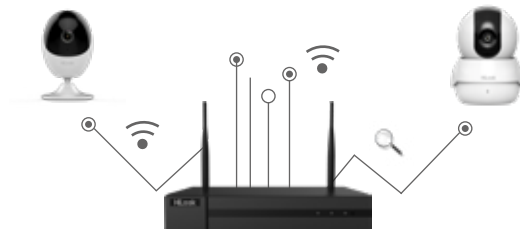

Users can also stream the live feed using the HiLookVision PC Client or monitors connected to a DVR or NVR for more details and better viewing experience.

With select NVR models that allow separate video channel output to more than one monitors, you can monitor multiple channels simultaneously and more conveniently.

CLICK AND CONNECT

With HiLook, a professional video security system can be easy. Users can choose and install Wi-Fi products by themselves. The Wi-Fi match function allows automatic connection between cameras and the NVR.