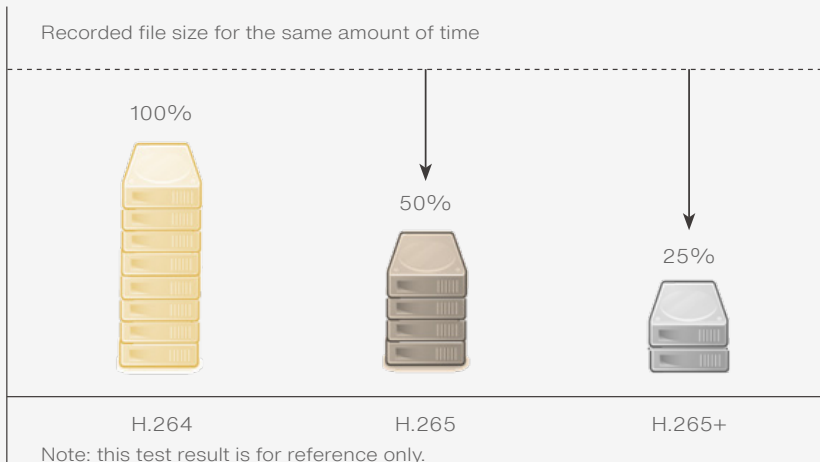

SAFE AND SOUND

Ever So Clear

Cameras with resolutions up to 5 MP capture rich details with wider coverage, providing strong evidence for post-event search.

Prolonged HD recordings enabled by the H.265+ smart codec provides more details to find the right evidence users might have forgotten.