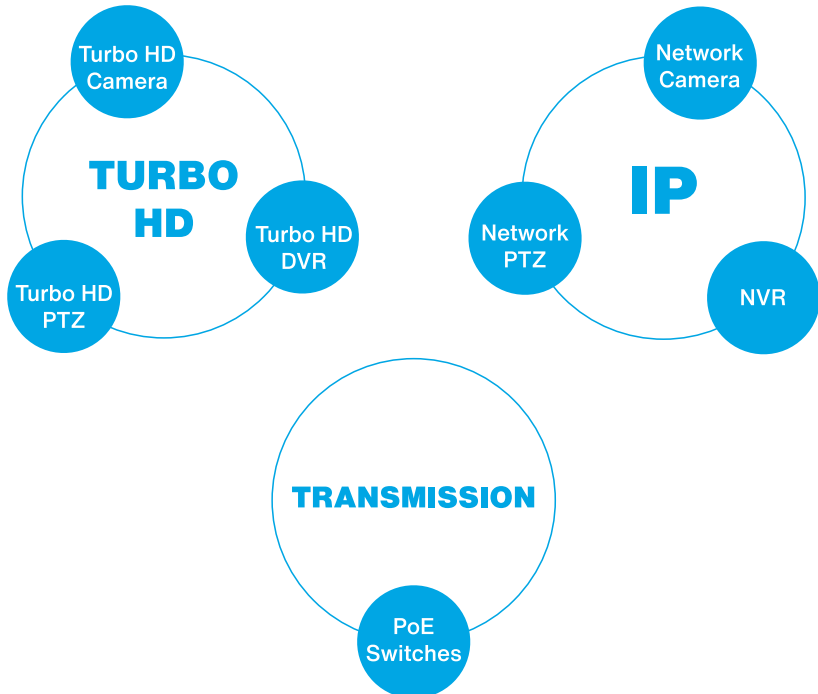

RELIABLE
QUALITY

EASE OF USE

ATTRACTIVE
PRICE

DIVERSE PRODUCT LINES FOR VARIOUS DEMANDS

HiLook offers an extensive portfolio of products and solutions to meet the wide range of user demands.

IP Solution: Network Cameras, Network PTZ Cameras, NVRs

Turbo HD Solution:

Turbo HD Cameras, Turbo HD PTZ Cameras, Turbo HD DVRs

Transmission: Switches

Expect even more product lines under the HiLook brand in the near future.

OUTSTANDING PRODUCT QUALITY

The superior cost-efficiency of HiLook products does not imply any compromise in product quality, which are guaranteed by:

Users can also stream the live feed using the HiLookVision PC Client or monitors connected to a DVR or NVR for more details and better viewing experience.

With select NVR models that allow separate video channel output to more than one monitors, you can monitor multiple channels simultaneously and more conveniently.